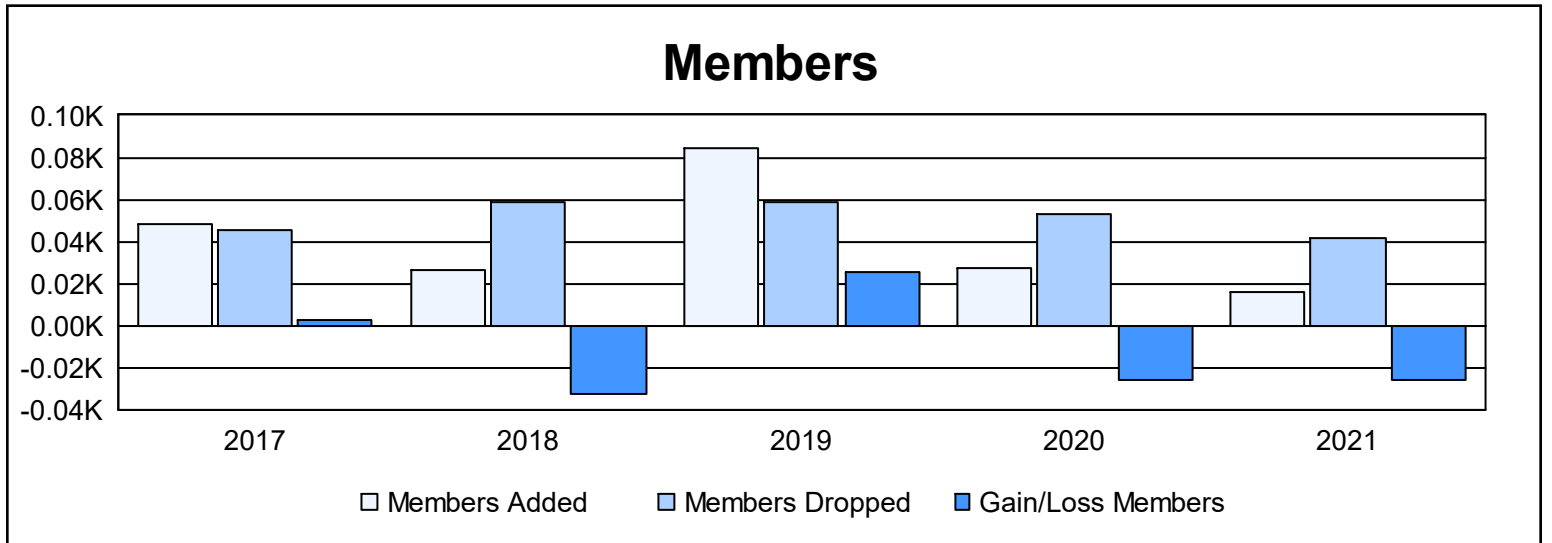

Year	New Clubs	Dropped Clubs	Gain/Loss Clubs	New Members	Charter Members	Reinstate Members	Transfer Members	Total Member Added	Total Members Dropped	Gain/Loss Members
2016-2017	0	0	0	46	0	1	1	48	45	3
2017-2018	0	0	0	25	0	0	1	26	59	-33
2018-2019	1	1	0	58	25	1	0	84	59	25
2019-2020	0	0	0	26	0	1	0	27	53	-26
2020-2021	0	0	0	15	0	1	0	16	42	-26
Average	0	0	0	34	5	1	0	40	52	-11

Membership Composition June 2021 Cumulative

Gender Composition June 2021 Cumulative